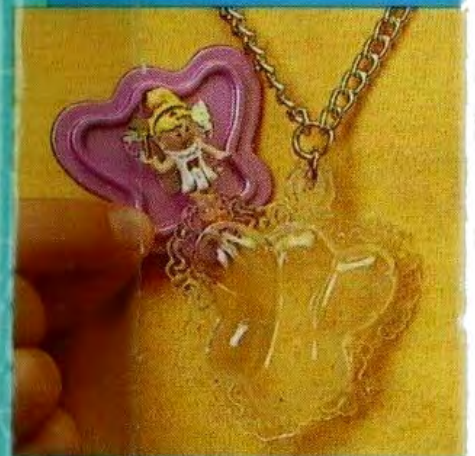

Polly Pocket®

BUTTERFLY FAIRY™

Fairy Fun
Collection™

Open the butterfly
to find Polly as
a Fairy!

FOR AGES OVER
4 YEARS.

WARNING:
Contains small parts
which pose a hazard
for children under the
age of three.

® 11950

11950

Become a BIG collector of the tiny world of Polly Pocket®!

10636
Wild Zoo World™
Compact

10640
Ballerina Polly™
Compact

11972
Beach Party
Compact

11973
Garden Surprise™
Compact

11974
Skating Party™
Compact

11975
Slumber Party
Fun™ Compact

Each sold separately and subject to availability.
Colors may vary from those shown.

11950-0910G1

Distributed by Mattel, Inc. El Segundo, CA 90245, U.S.A.

MADE IN CHINA.

Under License from Origin Products Ltd. and Bluebird Toys (UK) Ltd.
POLLY POCKET and associated characters and trademarks owned
by Bluebird Toys (UK) Ltd., England. ©1994 Bluebird Toys (UK) Ltd.