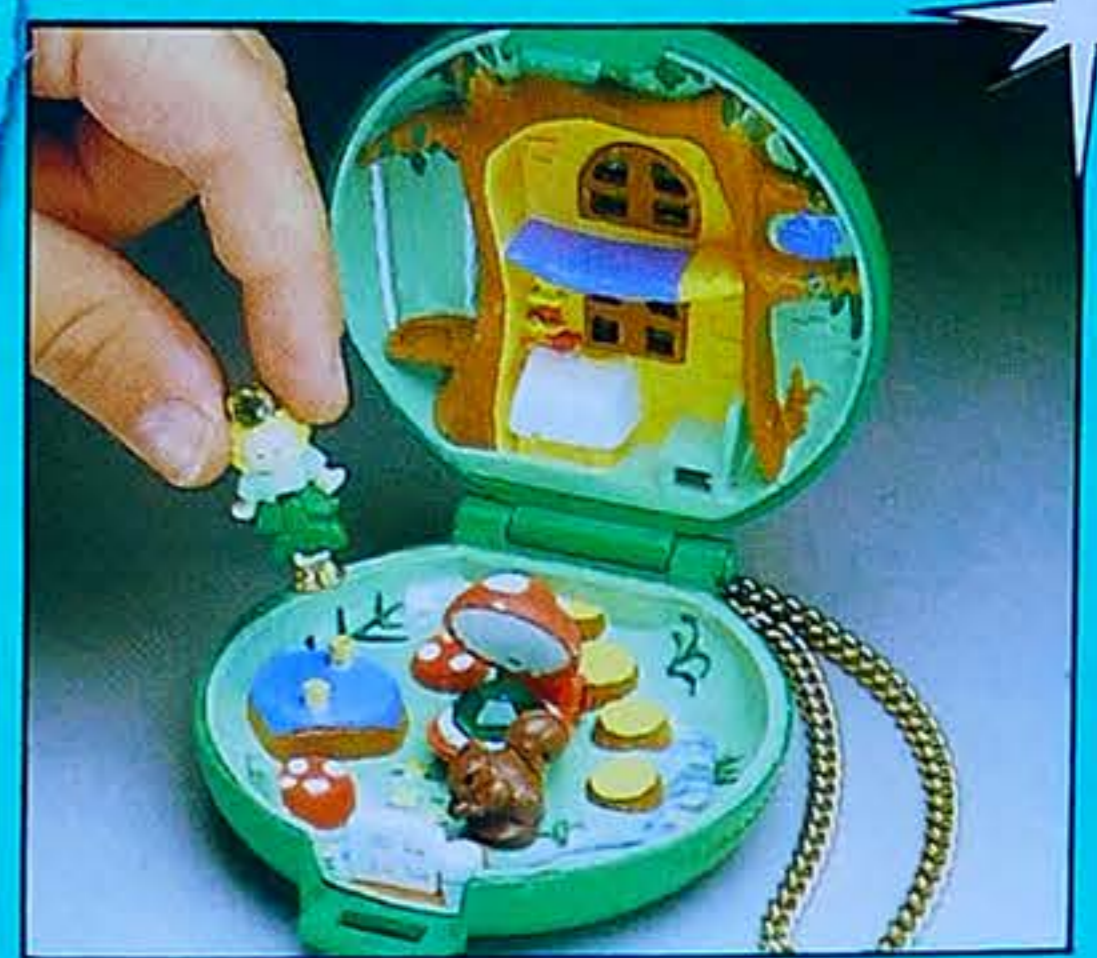

Bluebird®

Polly Pocket®

PRINCESS POLLY'S WOODLAND REALM

Princess Polly loves nature spotting in her peaceful Woodland Realm

It's super playing with Princess Polly in the Woodland Realm!